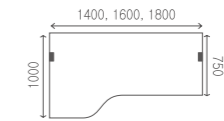

책상 / 웨이브형 (L/R)

WD-WOSD1473W	25001724	₩370,000
1400x1001x730		
WD-WOSD1673W	25001725	₩420,000
1600x1001x730		
WD-WOSD1873W	24994683	₩468,000
1800x1001x730